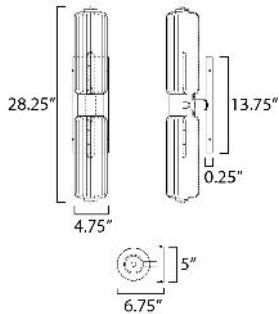

MEASUREMENTS

DIMENSION : 5" W x 28.25" H x 6.75" Ext
 MAX OAH : 5" W x 13.75" H
 HANGING WEIGHT : 6.06 lb

LAMPING

INPUT VOLTAGE : 120V
 BULB : 2 x 60W Incandescent E26 Medium , 120W Total
 BULB INCLUDED : (Not Included)
 DIMMABLE : Y
 LIGHTING_DIRECTION : Up & down