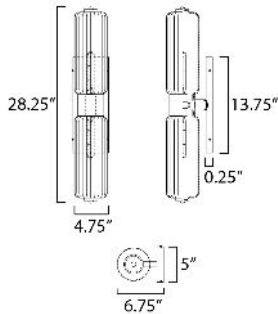

MEASUREMENTS

DIMENSION : 5" W x 28.25" H x 6.75" Ext
 MAX OAH : 5" W x 13.75" H
 HANGING WEIGHT : 6.06 lb

LAMPING

INPUT VOLTAGE : 120V
 BULB : 2 x 60W Incandescent E26 Medium , 120W Total
 BULB INCLUDED : (Not Included)
 DIMMABLE : Y
 LIGHTING_DIRECTION : Up & down