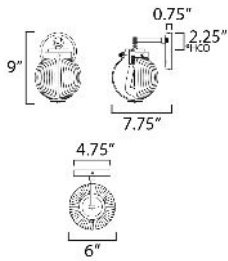

PRODUCT DESCRIPTION

Nostalgic spherical glass volumes with a ribbed pattern and a dipped flat bottom, this collection offers a retro and eclectic choice for pendants and sconces. Available in Oil Rubbed Bronze, Satin Brass, and Satin Nickel, these fixtures provide elegant illumination, adding distinctive style to common spaces.

MEASUREMENTS

DIMENSION : 6" W x 9" H x 7.75" Ext
MAX OAH : 4.75" W x 4.75" H
HANGING WEIGHT : 1.98 lb

LAMPING

INPUT VOLTAGE : 120V
BULB : 1 x 60W Incandescent E26 Medium , 60W Total
BULB INCLUDED : (Not Included)
DIMMABLE : Y
LIGHTING_DIRECTION : Down

FINISHES OPTION

- Oil Rubbed Bronze (OI)
- Satin Brass (SBR)
- Satin Nickel (SN)

GLASS

Clear Ribbed CR

MATERIAL

Steel, Glass

RATINGS

cETLus
Damp Location

ADDITIONAL

INSTALL UP/DOWN: Down
OPERATING TEMPERATURE:
-20°C (-4°F), 40°C (104°F)

Always consult a qualified electrician before installing any lighting product.