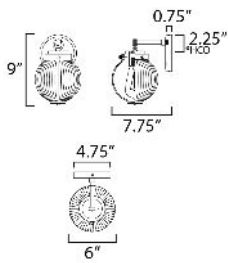

PRODUCT DESCRIPTION

Nostalgic spherical glass volumes with a ribbed pattern and a dipped flat bottom, this collection offers a retro and eclectic choice for pendants and sconces. Available in Oil Rubbed Bronze, Satin Brass, and Satin Nickel, these fixtures provide elegant illumination, adding distinctive style to common spaces.

MEASUREMENTS

DIMENSION : 6" W x 9" H x 7.75" Ext
MAX OAH : 4.75" W x 4.75" H
HANGING WEIGHT : 1.98 lb

LAMPING

INPUT VOLTAGE : 120V
BULB : 1 x 60W Incandescent E26 Medium , 60W Total
BULB INCLUDED : (Not Included)
DIMMABLE : Y
LIGHTING_DIRECTION : Down

FINISHES OPTION

- Oil Rubbed Bronze (OI)
- Satin Brass (SBR)
- Satin Nickel (SN)

GLASS

Clear Ribbed CR

MATERIAL

Steel, Glass

RATINGS

cETLus
Damp Location

ADDITIONAL

INSTALL UP/DOWN: Down
OPERATING TEMPERATURE:
-20°C (-4°F), 40°C (104°F)

Always consult a qualified electrician before installing any lighting product.