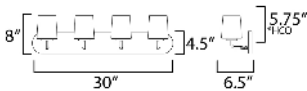

LAMPING

INPUT VOLTAGE : 120V
BULB : 4 x 60W Incandescent E26 Medium , 240W Total
BULB INCLUDED : (Not Included)
DIMMABLE : Y
LIGHTING_DIRECTION : Up/Down