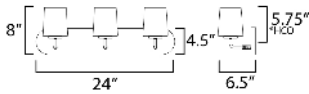

LAMPING

INPUT VOLTAGE : 120V
BULB : 3 x 60W Incandescent E26 Medium , 180W Total
BULB INCLUDED : (Not Included)
DIMMABLE : Y
LIGHTING_DIRECTION : Up/Down