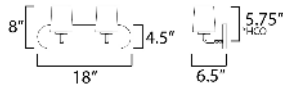

LAMPING

INPUT VOLTAGE : 120V
BULB : 2 x 60W Incandescent E26 Medium , 120W Total
BULB INCLUDED : (Not Included)
DIMMABLE : Y
LIGHTING_DIRECTION : Up/Down