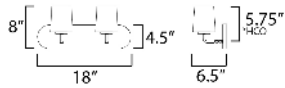

LAMPING

INPUT VOLTAGE : 120V
BULB : 2 x 60W Incandescent E26 Medium , 120W Total
BULB INCLUDED : (Not Included)
DIMMABLE : Y
LIGHTING_DIRECTION : Up/Down