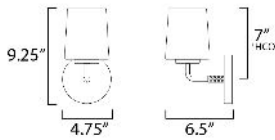

LAMPING

INPUT VOLTAGE : 120V
BULB : 1 x 60W Incandescent E26 Medium , 60W Total
BULB INCLUDED : (Not Included)
DIMMABLE : Y
LIGHTING_DIRECTION : Up/Down