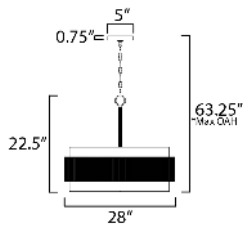

MEASUREMENTS

DIMENSION : 28" L x 28" W x 22.5" H
 MAX OAH : 63.25" OAH
 CANOPY : 5" W x 0.75" H x 5" L
 HANGING WEIGHT : 13.7 lb

LAMPING

INPUT VOLTAGE : 120V
 BULB : 4 x 60W Incandescent E26 Medium , 240W Total
 BULB INCLUDED : (Not Included)
 DIMMABLE : Y