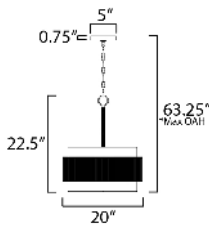

MEASUREMENTS

- DIMENSION : 20" L x 20" W x 22.5" H
- MAX OAH : 63.25" OAH
- CANOPY : 5" W x 0.75" H x 5" L
- HANGING WEIGHT : 9.1 lb

LAMPING

- INPUT VOLTAGE : 120V
- BULB : 3 x 60W Incandescent E26 Medium , 180W Total
- BULB INCLUDED : (Not Included)
- DIMMABLE : Y