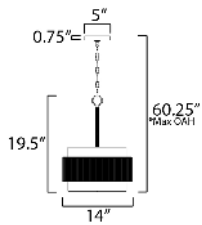

**MEASUREMENTS**

- DIMENSION : 14" L x 14" W x 19.5" H
- MAX OAH : 60.25" OAH
- CANOPY : 5" W x 0.75" H x 5" L
- HANGING WEIGHT : 5.9 lb

**LAMPING**

- INPUT VOLTAGE : 120V
- BULB : 1 x 60W Incandescent E26 Medium , 60W Total
- BULB INCLUDED : (Not Included)
- DIMMABLE : Y