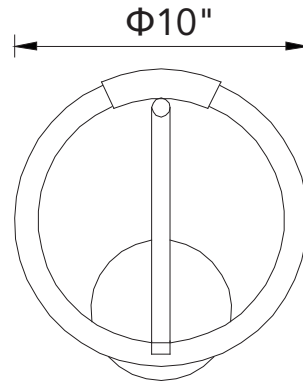

PROJECT: _____
 FIXTURE TYPE: _____
 LOCATION: _____
 CONTACT/PHONE: _____

Item	1273W10-1-602	Shade Color	-----	Lumens	624
Collection	HOOPS	Min Assembled Height	10.5"	Light Source	Integrated LED
Category	Chandelier	Max Assembled Height	10.5"	Bulb Info.	12W
Finish	Satin Gold	Width	10"	Included	Yes
Glass	-----	Length	-----	Dimmable	Yes
Crystal	-----	Extension Wall Mounts	7"	Colour Temp	-----
Acrylic	White	Input	120V AC,60HZ,AC	Weight	0.9 Lbs