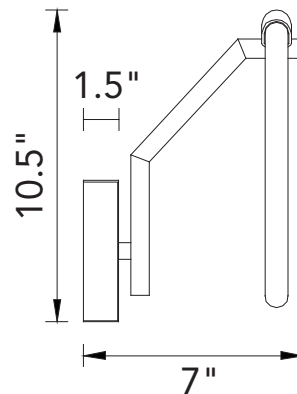

PROJECT: _____
 FIXTURE TYPE: _____
 LOCATION: _____
 CONTACT/PHONE: _____

Item	1273W10-1-602	Shade Color	-----	Lumens	624
Collection	HOOPS	Min Assembled Height	10.5"	Light Source	Integrated LED
Category	Chandelier	Max Assembled Height	10.5"	Bulb Info.	12W
Finish	Satin Gold	Width	10"	Included	Yes
Glass	-----	Length	-----	Dimmable	Yes
Crystal	-----	Extension Wall Mounts	7"	Colour Temp	-----
Acrylic	White	Input	120V AC,60HZ,AC	Weight	0.9 Lbs