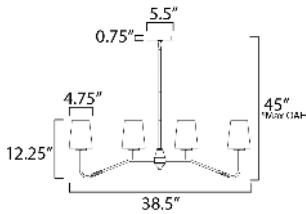

MEASUREMENTS

DIMENSION : 38.5" L x 4.75" W x 12.25" H
 MAX OAH : 45" OAH
 CANOPY : 5.5" W x 0.75" H x 5.5" L
 HANGING WEIGHT : 6.82 lb

LAMPING

INPUT VOLTAGE : 120V
 BULB : 4 x 60W Incandescent E26 Medium , 240W Total
 BULB INCLUDED : (Not Included)
 DIMMABLE : Y