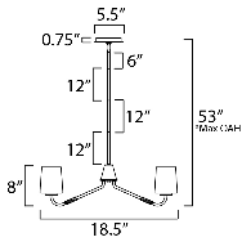

*max overall height

MEASUREMENTS

DIMENSION : 18.5" L x 18.5" W x 8" H
 MAX OAH : 53" OAH
 CANOPY : 5.5" W x 0.75" H x 5.5" L
 HANGING WEIGHT : 5.72 lb

LAMPING

INPUT VOLTAGE : 120V
 BULB : 3 x 60W Incandescent E26 Medium , 180W Total
 BULB INCLUDED : (Not Included)
 DIMMABLE : Y