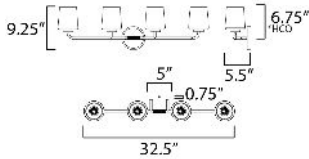

LAMPING

INPUT VOLTAGE : 120V
BULB : 4 x 60W Incandescent E26 Medium , 240W Total
BULB INCLUDED : (Not Included)
DIMMABLE : Y
LIGHTING_DIRECTION : Up/Down