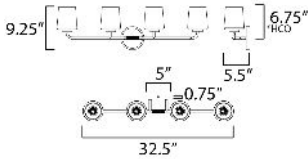

LAMPING

INPUT VOLTAGE : 120V
BULB : 4 x 60W Incandescent E26 Medium , 240W Total
BULB INCLUDED : (Not Included)
DIMMABLE : Y
LIGHTING_DIRECTION : Up/Down