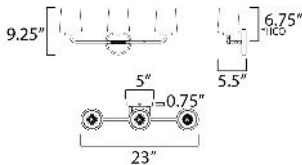

LAMPING

INPUT VOLTAGE : 120V
BULB : 3 x 60W Incandescent E26 Medium , 180W Total
BULB INCLUDED : (Not Included)
DIMMABLE : Y
LIGHTING_DIRECTION : Up/Down