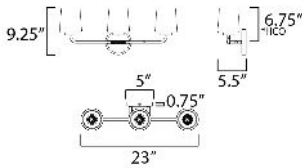

LAMPING

INPUT VOLTAGE : 120V
BULB : 3 x 60W Incandescent E26 Medium , 180W Total
BULB INCLUDED : (Not Included)
DIMMABLE : Y
LIGHTING_DIRECTION : Up/Down