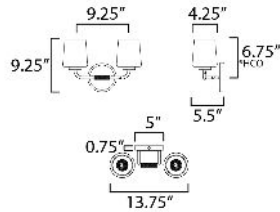

PRODUCT DESCRIPTION

Featuring knurled rod details, this lighting collection brings a modern industrial edge to any space. Available in a range of sizes for chandeliers and two styles of bath vanity lighting, it offers versatility for different design needs. Offered in Matte Black, Satin Nickel, and Natural Aged Brass, this collection complements a wide variety of interior styles.