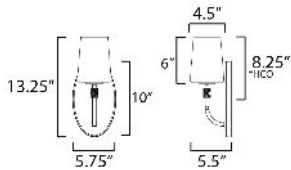

LAMPING

INPUT VOLTAGE : 120V
BULB : 1 x 60W Incandescent E26 Medium , 60W Total
BULB INCLUDED : (Not Included)
DIMMABLE : Y
LIGHTING_DIRECTION : Up/Down