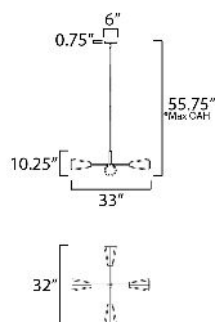

MEASUREMENTS

- DIMENSION : 33" L x 33" W x 10.25" H
- MAX OAH : 55.75" OAH
- CANOPY : 6" W x 0.75" H x 6" L
- HANGING WEIGHT : 10.12 lb

LAMPING

- INPUT VOLTAGE : 120V
- BULB : 4 x 60W Incandescent E26 Medium , 240W Total
- BULB INCLUDED : (Not Included)
- DIMMABLE : Y