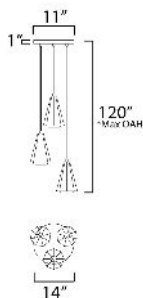

*max overall height.

MEASUREMENTS

- DIMENSION : 14" L x 14" W x 16.75" H
- MAX OAH : 120" OAH
- CANOPY : 11" W x 1" H x 11" L
- HANGING WEIGHT : 7.92 lb

LAMPING

- INPUT VOLTAGE : 120V
- BULB : 3 x 60W Incandescent E26 Medium , 180W Total
- BULB INCLUDED : (Not Included)
- DIMMABLE : Y