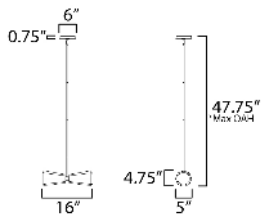

MEASUREMENTS

- DIMENSION : 5" L x 16" W x 4.75" H
- MAX OAH : 47.75" OAH
- CANOPY : 6" W x 0.75" H x 6" L
- HANGING WEIGHT : 5.72 lb

LAMPING

- INPUT VOLTAGE : 120V
- BULB : 2 x 60W Incandescent E26 Medium , 120W Total
- BULB INCLUDED : (Not Included)
- DIMMABLE : Y

*max overall height

FINISHES OPTION

Black / Antique Brass (BKAB)

GLASS

Satin White SW

MATERIAL

Steel, Glass

RATINGS