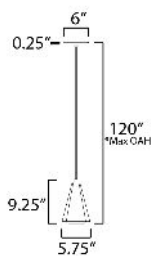

*max overall height

MEASUREMENTS

- DIMENSION : 5.75" L x 5.75" W x 9.25" H
- MAX OAH : 120" OAH
- CANOPY : 5" W x 0.25" H x 5" L
- HANGING WEIGHT : 3.08 lb

LAMPING

- INPUT VOLTAGE : 120V
- BULB : 1 x 60W Incandescent E26 Medium , 60W Total
- BULB INCLUDED : (Not Included)
- DIMMABLE : Y