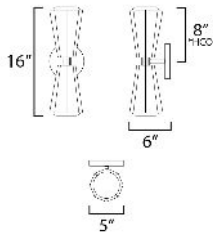

LAMPING

INPUT VOLTAGE : 120V
BULB : 2 x 60W Incandescent E26 Medium , 120W Total
BULB INCLUDED : (Not Included)
DIMMABLE : Y
LIGHTING_DIRECTION : Omni