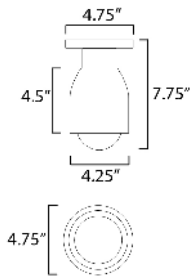

**MEASUREMENTS**

DIMENSION : 4.75" L x 4.75" W x 7.75" H  
 MAX OAH :  
 CANOPY : 4.75" W x 0.5" H x 4.75" L  
 HANGING WEIGHT : 4 lb

**LAMPING**

INPUT VOLTAGE : 120V  
 BULB : 1 x 60W Incandescent E26 Medium , 60W Total  
 BULB INCLUDED : (Not Included)  
 DIMMABLE : Y