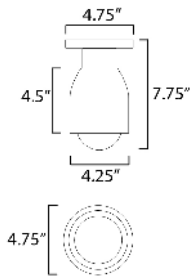

MEASUREMENTS

DIMENSION : 4.75" L x 4.75" W x 7.75" H
 MAX OAH :
 CANOPY : 4.75" W x 0.5" H x 4.75" L
 HANGING WEIGHT : 4 lb

LAMPING

INPUT VOLTAGE : 120V
 BULB : 1 x 60W Incandescent E26 Medium , 60W Total
 BULB INCLUDED : (Not Included)
 DIMMABLE : Y