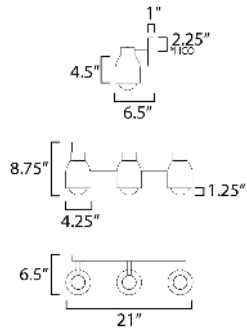

PRODUCT DESCRIPTION

A tribute of natural materials, this collection features carved stone shades in your choice of Travertine or volcanic Lava Rock, paired with coordinating lathed wood bases. The Travertine composition showcases White Oak wood and Ecru white metal accents, while the blackened Lava Rock is beautifully complemented by Walnut wood and a Matte Black finish. Available in versatile pendant and wall sconce configurations, each piece highlights the organic beauty and timeless sophistication of its materials.