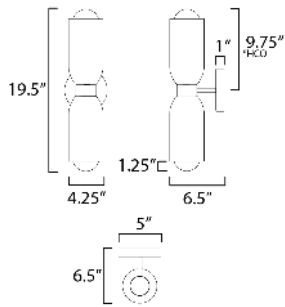

PRODUCT DESCRIPTION

A tribute of natural materials, this collection features carved stone shades in your choice of Travertine or volcanic Lava Rock, paired with coordinating lathed wood bases. The Travertine composition showcases White Oak wood and Ecru white metal accents, while the blackened Lava Rock is beautifully complemented by Walnut wood and a Matte Black finish. Available in versatile pendant and wall sconce configurations, each piece highlights the organic beauty and timeless sophistication of its materials.

MEASUREMENTS

DIMENSION : 5" W x 19.5" H x 6.5" Ext
MAX OAH : 5" W x 5" H
HANGING WEIGHT : 8.3 lb

LAMPING

INPUT VOLTAGE : 120V
BULB : 2 x 60W Incandescent E26 Medium , 120W Total
BULB INCLUDED : (Not Included)
DIMMABLE : Y
LIGHTING_DIRECTION : Down

FINISHES OPTION

- Lava / Black (LVBK)
- Travertine / Oyster (TVOY)

MATERIAL

Steel, Wood, Stone

RATINGS

cETLus
Damp Location

ADDITIONAL

INSTALL UP/DOWN: Down
OPERATING TEMPERATURE:
-20°C (-4°F), 40°C (104°F)

Always consult a qualified electrician before installing any lighting product.