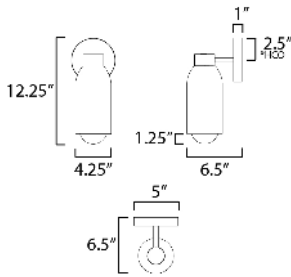

LAMPING

INPUT VOLTAGE : 120V
BULB : 1 x 60W Incandescent E26 Medium , 60W Total
BULB INCLUDED : (Not Included)
DIMMABLE : Y
LIGHTING_DIRECTION : Down