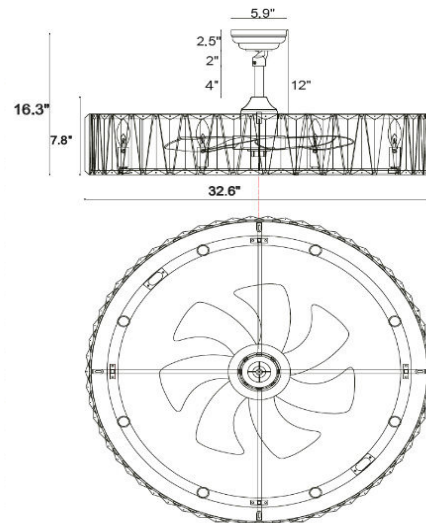

URAL FANDELIER

Ordering Code: LIT0532BK-CRY-8

32" Ural fan in black finish with 7 Abs blades in black finish with K9 Crystal Frame multiple speed options + Remote, Suitable for indoor, 1*4 Rod included, 5yr Warranty : Dimensions: D=32.6" H=22.8" 8* E12 X25 W bulbs 6ft of wire. Extension Rods are available in lengths of 12", 24", and 48". Slope ceiling adapter available. Suitable for a room size of Up to 100 Square feet.

CFM Max	3986
Blades	7
Lamps	8XE12 25 W
Dimmable	Yes
Hand Held Remote	Yes
Slop Ceiling Adapter	Yes
Extension Rods	12", 24" 48"

Note: The outlet box and Support structure must be securely mounted and capable of reliably supporting a minimum of 50lbs