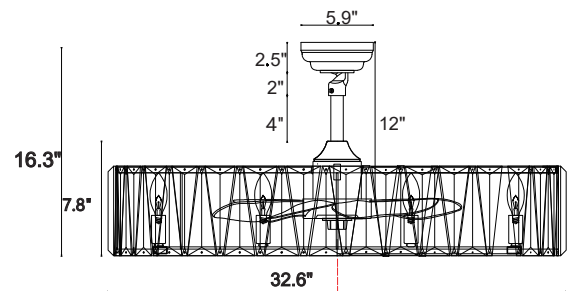

LIT0532BK-CRY-8

DESCRIPTION

32" Ural Fan with E12 *8 bulbs in Black finish with 7 ABS blades, K9 Crystal Frame with Multiple Speed options.

SPECIFICATION DETAILS

Dimensions	D32.6" x H16.3"
Light Source	E12
Max Wattage	Total 20W Max [25W *E12 + Max 20W Motor]
Total Lumens	N/A
Delivered Lumens	N/A
Voltage	120V
Color Temperature	
CRI (Ra)	80CRI
LED Rated Life	N/A
Dimming	Remote
Diffuser Details	
Material	Iron , ABS Blade,crystal
Rod Length	1-4" (for different rod length, contact factory)
Wire Length	25.5" with 25.5" safety cable
Minimum Hang Height	15"
Location	Dry
Illumination Direction	8x E12 *25W
Canopy Dimensions	D5,9" x H2,5"
Sloped Ceiling Adaptable	Yes, Up to 16 Degrees
Minimum Distance to Floor	84"
Ceiling to Blade Distance	12" Minimal
Blade	7 Blades
Control	Remote Control
an RPM	6 Speed (Reversible), 380-480rpm
CFM	3986 CFM
Airflow Efficiency (CFM/WATT)	480 RPM
Estimated Yearly Energy Cost (\$)	6
Paint Finish	

SHIPPING DIMENSIONS

Weight	30 lbs	Width	36"
Length	36"	Height	18"