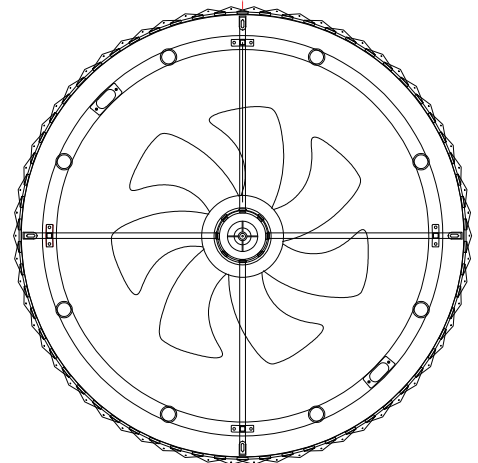

LIT0532BK-CRY-8

DESCRIPTION

32" Ural Fan with E12 *8 bulbs in Black finish with 7 ABS blades, K9 Crystal Frame with Multiple Speed options.

SPECIFICATION DETAILS

Dimensions	D32.6" x H16.3"
Light Source	E12
Max Wattage	Total 20W Max [25W *E12 + Max 20W Motor]
Total Lumens	N/A
Delivered Lumens	N/A
Voltage	120V
Color Temperature	
CRI (Ra)	80CRI
LED Rated Life	N/A
Dimming	Remote
Diffuser Details	
Material	Iron , ABS Blade,crystal
Rod Length	1-4" (for different rod length, contact factory)
Wire Length	25.5" with 25.5" safety cable
Minimum Hang Height	15"
Location	Dry
Illumination Direction	8x E12 *25W
Canopy Dimensions	D5,9" x H2,5"
Sloped Ceiling Adaptable	Yes, Up to 16 Degrees
Minimum Distance to Floor	84"
Ceiling to Blade Distance	12" Minimal
Blade	7 Blades
Control	Remote Control
an RPM	6 Speed (Reversible), 380-480rpm
CFM	3986 CFM
Airflow Efficiency (CFM/WATT)	480 RPM
Estimated Yearly Energy Cost (\$)	6
Paint Finish	

SHIPPING DIMENSIONS

Weight	30 lbs	Width	36"
Length	36"	Height	18"