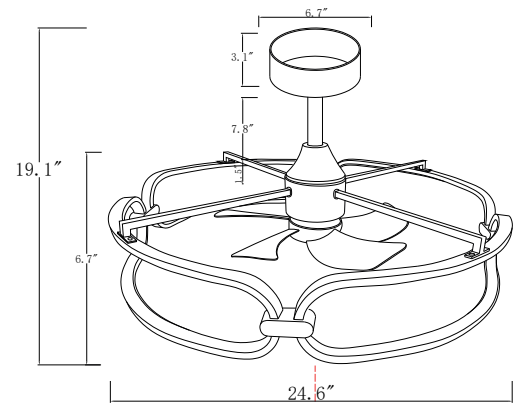

LIT0324BK-LED -3CCT

**DESCRIPTION**

24" 32W LED FAN in Black Finish with 3CCT LED 3000K, 4000K, 5000K, with Remote 6 Speed Options Control 5 ABS Blades; 1 x 4 ROD.

**SPECIFICATION DETAILS**

<b>Dimension</b>	D24,6" x H19,1"
<b>Light Source</b>	LED
<b>Max Wattage</b>	Total 20W Max [32W LED + Max 20W Motor]
<b>Total Lumens</b>	2600lm
<b>Delivered Lumens</b>	2800lm
<b>Voltage</b>	120V
<b>Color Temperature</b>	3cct
<b>CRI (Ra)</b>	70CRI
<b>LED Rated Life</b>	12000 hours
<b>Dimming</b>	Integrated Dimming with Remote
<b>Diffuser Details</b>	Polymeric Diffuser
<b>Material</b>	Iron , ABS Blade
<b>Rod Length</b>	1-4"/8" (for different rod length, contact factory)
<b>Wire Length</b>	25.5" with 25.5" safety cable
<b>Minimum Hang Height</b>	15"
<b>Location</b>	Dry
<b>Illumination Direction</b>	LED Light
<b>Canopy Dimensions</b>	D6.7" x H3.1"
<b>Sloped Ceiling Adaptable</b>	Yes, Up to 16 Degrees
<b>Minimum Distance to Floor</b>	84"
<b>Ceiling to Blade Distance</b>	10-1/2" Minimal
<b>Blade</b>	5 Blades
<b>Control</b>	Remote Control
<b>Fan RPM</b>	6 Speed (Reversible), 50-160rpm
<b>CFM</b>	3120Max
<b>Airflow Efficiency (CFM/WATT)</b>	723 Max
<b>Estimated Yearly Energy Cost (\$)</b>	6

**Paint Finish**

**SHIPPING DIMENSIONS**

<b>Weight</b>	8 lbs	<b>Width</b>	27"
<b>Length</b>	27"	<b>Height</b>	9"