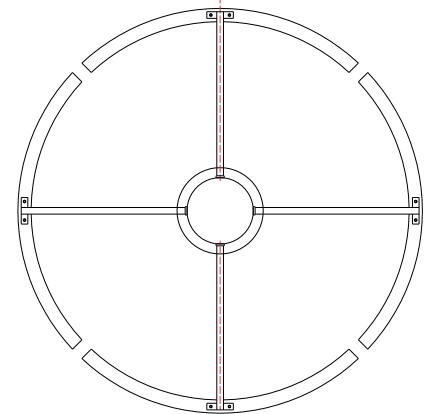

LIT0324BK-LED -3CCT

**DESCRIPTION**

24" 32W LED FAN in Black Finish with 3CCT LED 3000K, 4000K, 5000K, with Remote 6 Speed Options Control 5 ABS Blades; 1 x 4 ROD.

**SPECIFICATION DETAILS**

<b>Dimension</b>	D24,6" x H19,1"
<b>Light Source</b>	LED
<b>Max Wattage</b>	Total 20W Max [32W LED + Max 20W Motor]
<b>Total Lumens</b>	2600lm
<b>Delivered Lumens</b>	2800lm
<b>Voltage</b>	120V
<b>Color Temperature</b>	3cct
<b>CRI (Ra)</b>	70CRI
<b>LED Rated Life</b>	12000 hours
<b>Dimming</b>	Integrated Dimming with Remote
<b>Diffuser Details</b>	Polymeric Diffuser
<b>Material</b>	Iron , ABS Blade
<b>Rod Length</b>	1-4"/8" (for different rod length, contact factory)
<b>Wire Length</b>	25.5" with 25.5" safety cable
<b>Minimum Hang Height</b>	15"
<b>Location</b>	Dry
<b>Illumination Direction</b>	LED Light
<b>Canopy Dimensions</b>	D6.7" x H3.1"
<b>Sloped Ceiling Adaptable</b>	Yes, Up to 16 Degrees
<b>Minimum Distance to Floor</b>	84"
<b>Ceiling to Blade Distance</b>	10-1/2" Minimal
<b>Blade</b>	5 Blades
<b>Control</b>	Remote Control
<b>Fan RPM</b>	6 Speed (Reversible), 50-160rpm
<b>CFM</b>	3120Max
<b>Airflow Efficiency (CFM/WATT)</b>	723 Max
<b>Estimated Yearly Energy Cost (\$)</b>	6

**Paint Finish**

**SHIPPING DIMENSIONS**

<b>Weight</b>	8 lbs	<b>Width</b>	27"
<b>Length</b>	27"	<b>Height</b>	9"