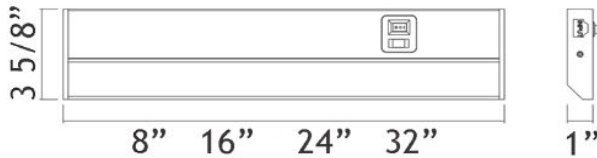

UCL1004

Under Cabinet Strip 3CCT Dimmable 8" to 32"

Project: _____

Location: _____

Model: _____ Qty: _____

Notes: _____

DESCRIPTION

Light by Lotus under-cabinet fixtures offer high-quality construction and efficient illumination in an easily concealed, low-profile design.

These LED strips provide energy efficiency and uniform light output making them an ideal solution for under-cabinet, under-shelf and task lighting.

FEATURES & BENEFITS

- 4 sizes to choose from
- 3CCT switchable color with CRI 90+
- Link-able up to 350W with straight connectors or jumper cables
- Easy install

DIMENSIONS Width 3 5/8" Thickness 1"

SPECIFICATION	
Applications	Undercabinet, Hospitality, Retail Lighting
Size (inches)	8" 16" 24" 32"
Energy Used (W)	6 W 10 W 14W 16 W
Light Output (lm)	450 lm 900 lm 1050 lm 1200 lm
Color Temperature (K)	2700K - 3000K - 4000K
Halogen Equivalent	15 W
Beam Angle	100°
CRI	90 +
Input	120 V AC
Dimming	TRIAC Dimmable 100% - 10%
Approved Location	Damp Locations
Ambient Temperature	-4°F (-20°C) to +104°F (+40°C)
Projected Life	70% Light Output at 50,000 Hours
Certification	cETLus
Warranty	5 Year

ACCESSORIES INCLUDED

Cable connector

3-prong grounded male / female connector

ORDERING GUIDE

Size	Model
8"	UCL1004-8-LED
16"	UCL1004-16-LED
24"	UCL1004-24-LED
32"	UCL1004-32-LED

ACCESSORIES

SOLD SEPARATELY

Power Cord With 3-Prong Grounded Plug 6' cat # **AD-PC6**