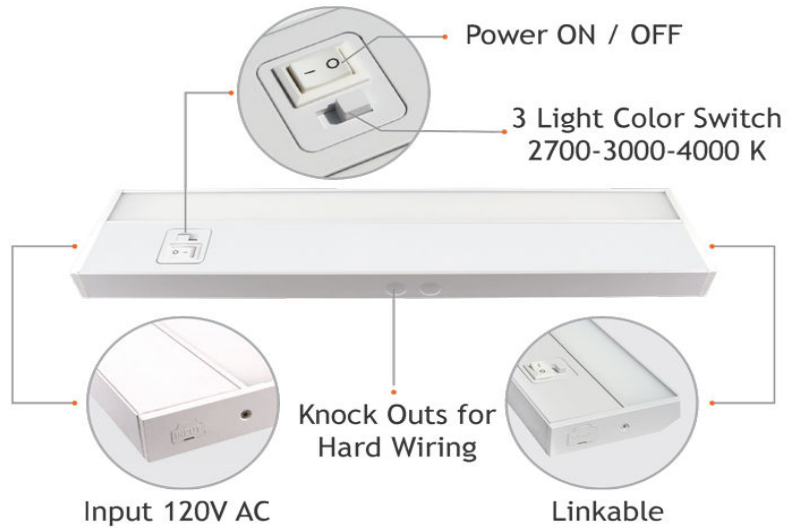

UCL1004

Under Cabinet Strip 3CCT Dimmable 8" to 32"

Project: _____

Location: _____

Model: _____ Qty: _____

Notes: _____

DESCRIPTION

Light by Lotus under-cabinet fixtures offer high-quality construction and efficient illumination in an easily concealed, low-profile design.

These LED strips provide energy efficiency and uniform light output making them an ideal solution for under-cabinet, under-shelf and task lighting.

FEATURES & BENEFITS

- 4 sizes to choose from
- 3CCT switchable color with CRI 90+
- Link-able up to 350W with straight connectors or jumper cables
- Easy install

DIMENSIONS Width 3 5/8" Thickness 1"

SPECIFICATION	
Applications	Undercabinet, Hospitality, Retail Lighting
Size (inches)	8" 16" 24" 32"
Energy Used (W)	6 W 10 W 14W 16 W
Light Output (lm)	450 lm 900 lm 1050 lm 1200 lm
Color Temperature (K)	2700K - 3000K - 4000K
Halogen Equivalent	15 W
Beam Angle	100°
CRI	90 +
Input	120 V AC
Dimming	TRIAC Dimmable 100% - 10%
Approved Location	Damp Locations
Ambient Temperature	-4°F (-20°C) to +104°F (+40°C)
Projected Life	70% Light Output at 50,000 Hours
Certification	cETLus
Warranty	5 Year

ACCESSORIES INCLUDED

Cable connector

3-prong grounded male / female connector

ORDERING GUIDE

Size	Model
8"	UCL1004-8-LED
16"	UCL1004-16-LED
24"	UCL1004-24-LED
32"	UCL1004-32-LED

ACCESSORIES

SOLD SEPARATELY

Power Cord With 3-Prong Grounded Plug 6' cat # **AD-PC6**