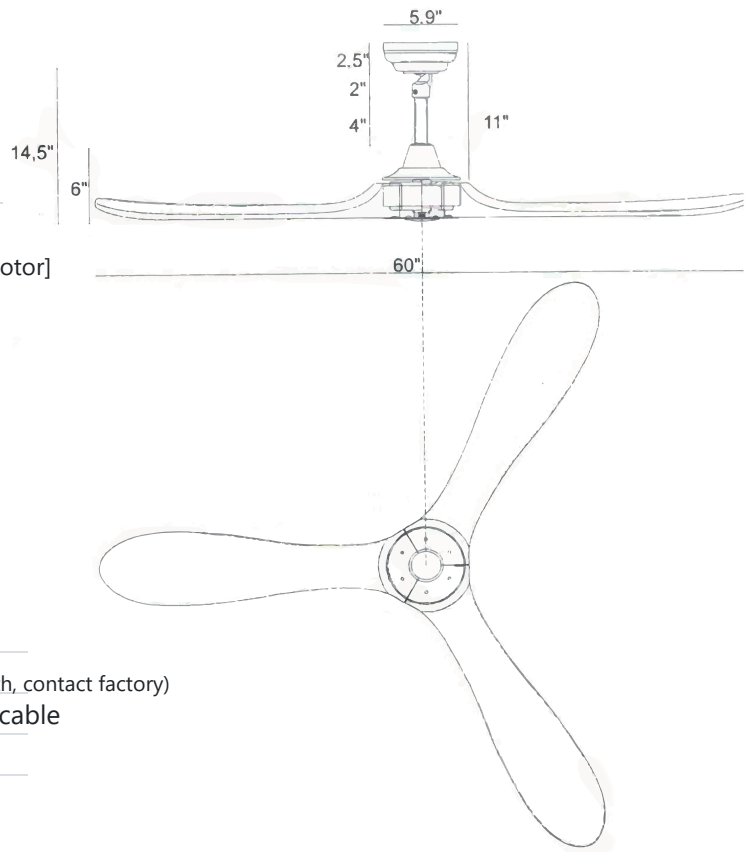

LIT0610BK-WN

Matt Black with Walnut Blades

DESCRIPTION

60" Mount Wood fan in Black with three blades in Walnut finish with 6 speeds. Suitable INDOOR-OUTDOOR.

SPECIFICATION DETAILS

* For custom options, consult factory for details.

Dimensions	D60" X H14,5"
Ligth Source	
Max Wattage	Total 50W Max [50W Motor]
Total Lumens	
Delivered Lumens	
Voltage	120W
Color Temperature	
CRI (Ra)	
LED Rated Life	
Dimming	Remote
Diffuser Details	
Material	Iron, wood blade
Rod Length	1-4" (for different rod length, contact factory)
Wire Length	25.5" with 25.5" safety cable
Minimum Hang Heigth	15"
Location	Dry
Illumination direction	
Canopy Dimensions	D5,9" x H2,5"
Sloped Ceiling Adaptable	Yes, Up to 16 Degrees
Minimum Distance to Floor	84"
Ceiling to Blade Distance	11" Minimal
Blade	3 Blades
Control	Remote control
Fan RPM	6 Speed (Reversible), 50-160 rpm
CFM	4813CFM
Airflow Efficiency (CFM/WATT)	175 RPM
Estimated Yearly Energy Cost (\$)	6

SHIPPING DIMENSIONS

Weight	15 lbs	Width	20"
Length	32"	Height	10"

LIT UP LIGHTING INC
5122 TIMBERLEA BLVD
MISSISSAUGA, PROVINCE, ONTARIO
L4W 2S5
CANADA