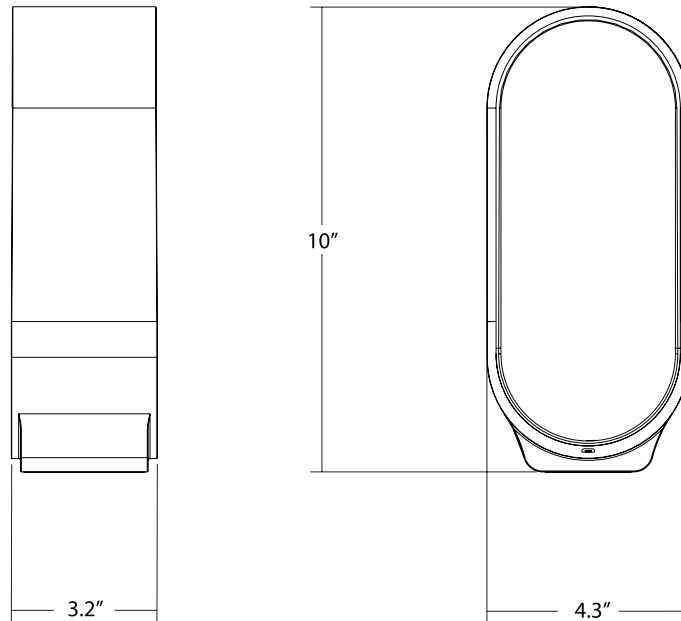

Your Bright Companion

mr. GO!

LED Lantern

Mr. GO! is a portable lantern comprised of a unique, curved light panel design that acts as a natural handle. Charge the built-in, powerful batteries using the USB port and enjoy 5-50 hours (depending on the brightness setting) of cordless light. Hang this quirky lamp from an umbrella or tree with the included leather strap. A standard USB output port allows users to charge their compatible devices on the go, making mr. GO! the perfect companion for many occasions.

Designers

Kenneth Ng & Edmund Ng

Spark Award 2016 - Bronze

Interior Design's Best of Year Honoree 2016

iF Design Award 2017

Lumens:	190
Energy Consumption:	3.5 W
Rated Lifespan:	50,000 hours
Color Temperature:	2,700 K
Color Rendering Index (CRI) :	85
Brightness Adjustability:	Continuous dimming
Material:	Aluminum, zinc alloy, plastic
USB port:	Built-in; 1A
Safety Rating:	C-UL-US Certified
Warranty:	1 year
Voltage:	100-240 V
Standard Finishes:	Soft White, Soft Grey, Soft Green, Soft Orange, Soft Blue

NLG - S -

- SWT = Soft White
- SGY = Soft Grey
- SGN = Soft Green
- SOR = Soft Orange
- SBL = Soft Blue

Potential LEED Points

Integrative Process (Possible 2 points)

To support high-performance, cost-effective project outcomes through an early analysis of the interrelationships among systems.