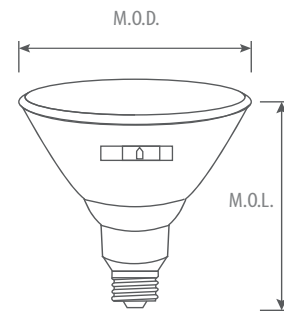

PAR LED Lamps

HD-PAR/I90/5CCT

3-year limited warranty

Operating temperature range -40 °C ~ +40 °C

Features & Benefits

- cETLus listed
- 5CCT Selectable (27/30/35/40/50K)
- High CRI (90+), Dimmable
- Glass lens with perfect light distribution
- 25,000 hrs average life
- Wet location rated

Dimensional Drawing

Ordering Information Example: HD-PAR30LN/I90/12W/5CCT/WFL40/D/BK

Family Name	Lamp Type	CRI	Wattage	CCT	Beam Angle	Dimmable	Finish
HD	PAR20 PAR30LN (PAR30 Long neck) PAR38	I90 (CRI 90+)	7W 12W 16W	5CCT (5CCT Selectable)	WFL40 (40°)	D (Dimmable)	BK (Black) Blank (White)

Product Specification

Ordering Code	Model Number	Wattage (W)	Base	Voltage (V)	Hour Rating	Beam Angle	Initial Lumens(lm)	CCT(K)	CRI	Enclosed Fixture Application	Wet Location	M.O.D. (inch)	M.O.L. (inch)	Case QTY.
1783001	HD-PAR38/I90/16W/5CCT/WFL40/D	16	E26	120	25,000	40°	1400	27/30/35/40/50	90	No	Yes	4.8	5.31	20
1783003	HD-PAR38/I90/16W/5CCT/WFL40/D/BK	16	E26	120	25,000	40°	1400	27/30/35/40/50	90	No	Yes	4.8	5.31	20
1782004	HD-PAR30LN/I90/12W/5CCT/WFL40/D	12	E26	120	25,000	40°	840	27/30/35/40/50	90	No	Yes	3.74	4.84	30
1782006	HD-PAR30LN/I90/12W/5CCT/WFL40/D/BK	12	E26	120	25,000	40°	840	27/30/35/40/50	90	No	Yes	3.74	4.84	30
1781001	HD-PAR20/I90/7W/5CCT/WFL40/D	7	E26	120	25,000	40°	500	27/30/35/40/50	90	No	Yes	2.47	3.46	50
1781003	HD-PAR20/I90/7W/5CCT/WFL40/D/BK	7	E26	120	25,000	40°	500	27/30/35/40/50	90	No	Yes	2.47	3.46	50