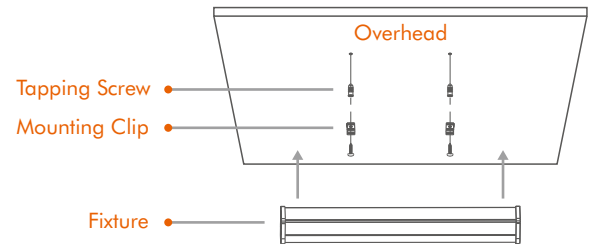

Installation (Metal Mounting Clips)

Ordering Guide

Picture	Model	Description
	T5 LED Bar - Warm White	
	AD113-9-3K	9" 3W 3000K 260Lm
	AD113-13-3K	13-1/2" 5W 3000K 420Lm
	AD113-23-3K	22-5/8" 9W 3000K 760Lm
	AD113-34-3K	34-1/2" 14W 3000K 1120Lm
	AD113-46-3K	46-1/4" 18W 3000K 1530Lm
	AD113-58-3K	58" 22W 3000K 1900Lm
	T5 LED Bar - Neutral White	
	AD113-9-4K	9" 3W 4000K 260Lm
	AD113-13-4K	13-1/2" 5W 4000K 440Lm
	AD113-23-4K	22-5/8" 9W 4000K 880Lm
	AD113-34-4K	34-1/2" 14W 4000K 1240Lm
	AD113-46-4K	46-1/4" 18W 4000K 1650Lm
	AD113-58-4K	58" 22W 4000K 2000Lm
	T5 LED Bar - Cool White	
	AD113-9-5K	9" 3W 5000K 280Lm
	AD113-13-5K	13-1/2" 5W 5000K 460Lm
	AD113-23-5K	22-5/8" 9W 5000K 1000Lm
AD113-34-5K	34-1/2" 14W 5000K 1360Lm	
AD113-46-5K	46-1/4" 18W 5000K 1770Lm	
AD113-58-5K	58" 22W 5000K 2100Lm	

Accessories

	Hardwire Box	AD113-HB	Hardwire box with On/off switch
	Flexible Connector	AD113-FC	6" flexible connector
	Back to back Connector	AD113-BBC	Jumper
	Mounting Clips Kit	AD113-MC	Metal clips with two PB 3x10mm tapping screws