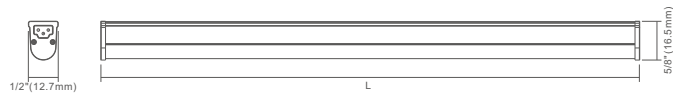

- **Ultra slim body and frosted milky PC diffuser, easy to hide**
- Made of durable extruded aluminum frame with frosted milky PC lens
- No shadow linking connector
- Input voltage: AC 120V 50/60Hz
- Dimmable with Triac, ELV and incandescent dimmers
- Link up to 10 fixtures
- Easy installation: metal mounting clips with two screws
- Color rendering index: 80
- 6 lengths to choose from 9" to 58"
- Powered by LED integrated strip that maintains uniform intensity with 70% lumens at 50,000 hours average life
- Beam angle: 160°

### Length Options

9"	13-1/2"	22-5/8"	34-1/2"	46-1/4"	58"
229mm	344mm	575mm	875mm	1175mm	1475mm
<b>3W</b>	<b>5W</b>	<b>9W</b>	<b>14W</b>	<b>18W</b>	<b>22W</b>
260Lm	420Lm	760Lm	1120Lm	1530Lm	1900Lm

### Color Temperature Options

	Warm White: 3000K
	Neutral White: 4000K
	Cool White: 5000K

**Linking** (Two Connection Options)

**Dimensions**

Model	AD113-9	AD113-13	AD113-23	AD113-34	AD113-46	AD113-58
Length(L):	9" 229mm	13-1/2" 344mm	22-5/8" 575mm	34-1/2" 875mm	46-1/4" 1175mm	58" 1475mm