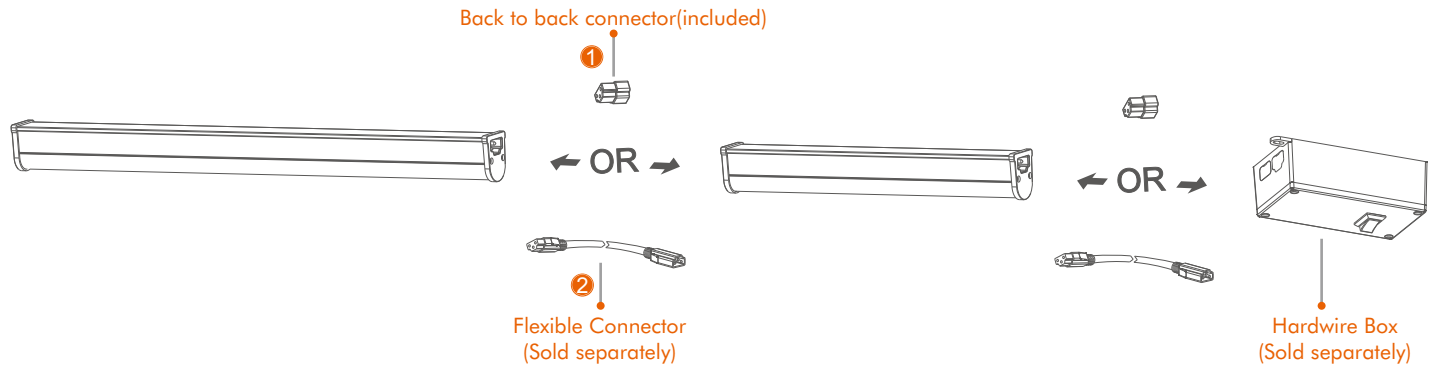

- **Ultra slim body and frosted milky PC diffuser, easy to hide**
- Made of durable extruded aluminum frame with frosted milky PC lens
- No shadow linking connector
- Input voltage: AC 120V 50/60Hz
- Dimmable with Triac, ELV and incandescent dimmers
- Link up to 10 fixtures
- Easy installation: metal mounting clips with two screws
- Color rendering index: 80
- 6 lengths to choose from 9" to 58"
- Powered by LED integrated strip that maintains uniform intensity with 70% lumens at 50,000 hours average life
- Beam angle: 160°

### Length Options

9"	13-1/2"	22-5/8"	34-1/2"	46-1/4"	58"
229mm	344mm	575mm	875mm	1175mm	1475mm
<b>3W</b>	<b>5W</b>	<b>9W</b>	<b>14W</b>	<b>18W</b>	<b>22W</b>
260Lm	420Lm	760Lm	1120Lm	1530Lm	1900Lm

### Color Temperature Options

	Warm White: 3000K
	Neutral White: 4000K
	Cool White: 5000K

**Linking** (Two Connection Options)

**Dimensions**

Model	AD113-9	AD113-13	AD113-23	AD113-34	AD113-46	AD113-58
Length(L):	9" 229mm	13-1/2" 344mm	22-5/8" 575mm	34-1/2" 875mm	46-1/4" 1175mm	58" 1475mm