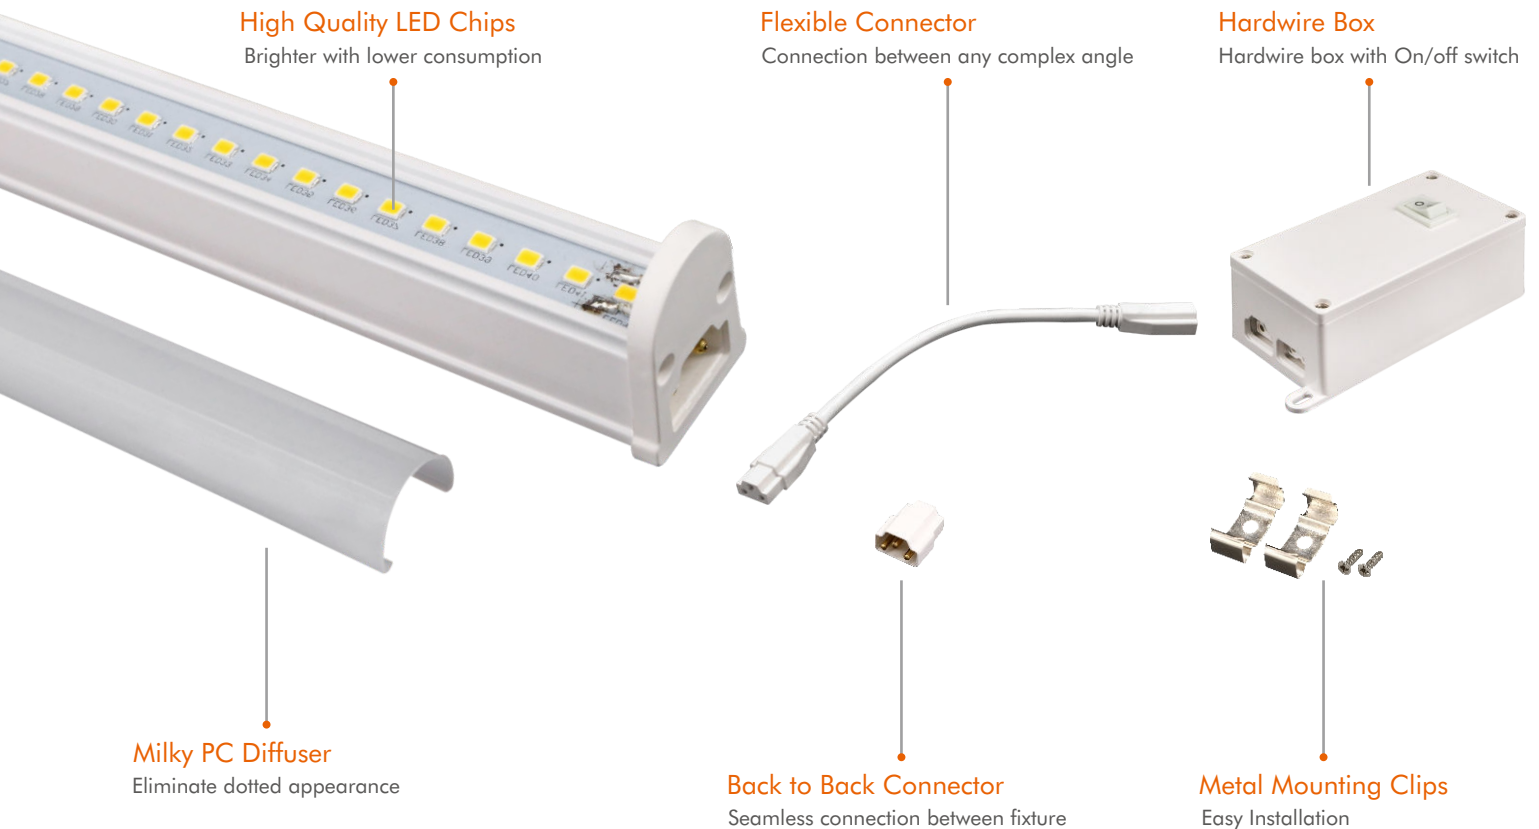

# T5 LED Bar

**Much brighter than fluorescent**

**Thin, sleek and easy to install**, the light is the perfect choice for all your task lighting applications  
Ideal for home, office, garage, ceiling, kitchen, under cabinet, super market, parking lot, school, hospital, basement and workshop etc.

- **Ultra slim body and frosted milky PC diffuser, easy to hide**
- Made of durable extruded aluminum frame with frosted milky PC lens
- No shadow linking connector
- Input voltage: AC 120V 50/60Hz
- Dimmable with Triac, ELV and incandescent dimmers
- Link up to 10 fixtures
- Easy installation: metal mounting clips with two screws
- Color rendering index: 80
- 6 lengths to choose from 9" to 58"
- Powered by LED integrated strip that maintains uniform intensity with 70% lumens at 50,000 hours average life
- Beam angle: 160°

### Color Temperature Options

	Warm White: 3000K
	Neutral White: 4000K
	Cool White: 5000K

**Linking** (Two Connection Options)

**Dimensions**

Model	AD113-9	AD113-13	AD113-23	AD113-34	AD113-46	AD113-58
Length(L):	9" 229mm	13-1/2" 344mm	22-5/8" 575mm	34-1/2" 875mm	46-1/4" 1175mm	58" 1475mm

**Installation** (Metal Mounting Clips)

**Ordering Guide**

Picture	Model	Description
	<b>T5 LED Bar - Warm White</b>	
	AD113-9-3K	9" 3W 3000K 260Lm
	AD113-13-3K	13-1/2" 5W 3000K 420Lm
	AD113-23-3K	22-5/8" 9W 3000K 760Lm
	AD113-34-3K	34-1/2" 14W 3000K 1120Lm
	AD113-46-3K	46-1/4" 18W 3000K 1530Lm
	AD113-58-3K	58" 22W 3000K 1900Lm
	<b>T5 LED Bar - Neutral White</b>	
	AD113-9-4K	9" 3W 4000K 260Lm
	AD113-13-4K	13-1/2" 5W 4000K 440Lm
	AD113-23-4K	22-5/8" 9W 4000K 880Lm
	AD113-34-4K	34-1/2" 14W 4000K 1240Lm
	AD113-46-4K	46-1/4" 18W 4000K 1650Lm
	AD113-58-4K	58" 22W 4000K 2000Lm
	<b>T5 LED Bar - Cool White</b>	
	AD113-9-5K	9" 3W 5000K 280Lm
	AD113-13-5K	13-1/2" 5W 5000K 460Lm
	AD113-23-5K	22-5/8" 9W 5000K 1000Lm
AD113-34-5K	34-1/2" 14W 5000K 1360Lm	
AD113-46-5K	46-1/4" 18W 5000K 1770Lm	
AD113-58-5K	58" 22W 5000K 2100Lm	