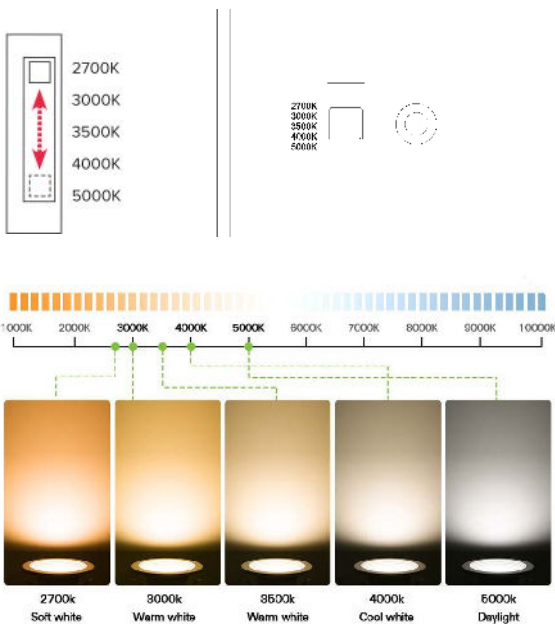

DESCRIPTION

A flexible, low cost downlight solution for recessed can LED retrofit applications. It can be installed virtually anywhere, provides true color rendering with 80+ CRI, and can be continuously dimmed to 10% with standard dimmers. Ideal for healthcare, property management, hospitality, residential, office, retail, etc.

TECHNICAL SPECIFICATION

VOLTAGE	120V
POWER FREQUENCY	60Hz
POWER FACTOR	>0.9
5 CCT	2700K 3000K 3500K 4000K 5000K
CRI	80
BEAM ANGLE	212.9°
LIFESPAN	≥50,000hours
DIMMING	Triac Dimming
RATING	Suitable for wet location
WORKING TEMP	-20°-40°C
FINISH	White/Black/Bronze
WARRANTY	5 years limited

Specification data

Model No.	Wattage (W)	Lumens (lm)	Beam Angle
WP810-CCT-80	12W	800LM	212.9°

CHANGE COLOR TEMPERATURE WITH THE SIMPLE FLIP OF A SWITCH

DIMMABLE

Compatible with most LED dimmers to give you a smooth, 100%-10% dimming experience, so you can choose the right brightness for you. Please check the dimmer list for compatible models of dimmers!