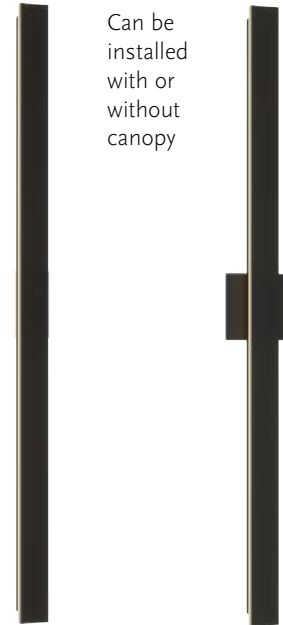

Z-2040 LED

Wall Mounted • Wet Location Listed **PROGRESS LED**

Description:

One-light LED Wall Lantern

Specifications:

- Diffused Acrylic Rectangular
- Canopy covers a standard 4" recessed outlet box: 4.5 in W, 4.5 in ht., 0.314 in depth
- Mounting backplate for outlet box included
- 6 in of wire supplied
- Americans With Disabilities Act (ADA) compliant

Performance:

Input Power	13 W
Input Voltage	120 VAC
Lumens/LPW (Delivered)	745/57.4 (LM-79)
CCT	3000 K
	3500 K
	4000 K
CRI	90 CRI
Life (hours)	50000 (L70/TM-21)
Warranty	5-year Limited Warranty
Labels	cETLus Wet Location Listed
THD	<20%
Operating Temperature	-30 °C to 30
Dimming	No

P560369-31M-CS

Can be installed with or without canopy

Dimensions:

Width: 2 in (4-1/2 in with canopy)
Depth: 1-11/16 in
Height: 48 in

Diffused Acrylic Rectangular
Length: 2 in
Width: 0-7/16 in
Height: 48 in

Use your mobile phone camera to scan the QR code to open a link to a helpful installation video.

<https://www.youtube.com/watch?v=7lFwuRbTISw&t=14s>