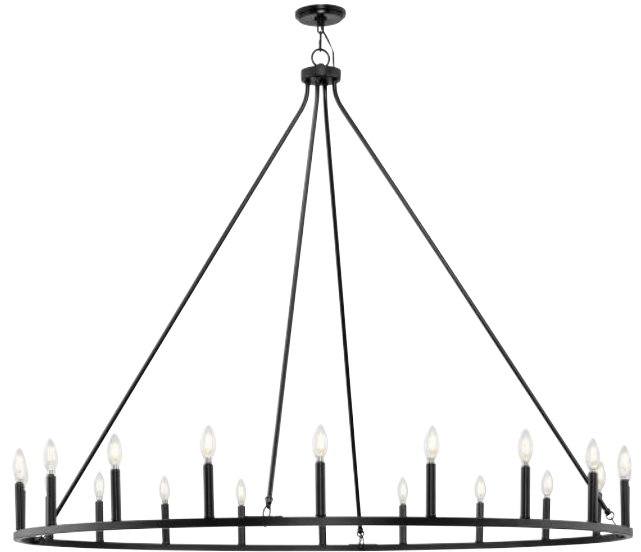

Project: _____

Fixture Type: _____

Location: _____

Contact: _____

P400399-31M

Gilliam

Twenty-Light Chandelier

Category: Chandelier
Finish: Matte Black (Painted)
Construction: Steel Construction

Diameter: 61-1/8 in
Height: 48-1/8 in
Overall Ht. W/Chain: 111 in

MOUNTING	ELECTRICAL	LAMPING	ADDITIONAL INFORMATION
Ceiling Chain	15 feet of wire supplied	(20) Candelabra Base (E12) Socket	cULus Dry Location Listed
1/4 IP mounting plate for outlet box included	120 VAC	Lamp Type B10	1-year Limited Warranty
5 feet of 9 Gauge chain supplied with quick link		Incandescent: 60-watt MAX per socket LED: 12.5-watt MAX per socket	
Canopy covers a standard 4" recessed outlet box: 5" W., 0.81" ht., 5" depth		Dimmable to 10% brightness (See Dimming Notes)	