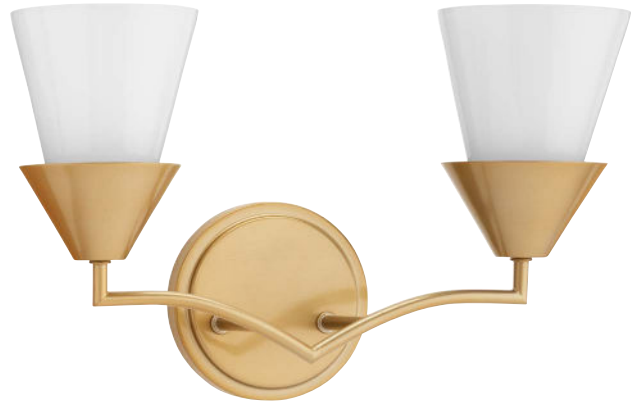

Project: _____
 Fixture Type: _____
 Location: _____
 Contact: _____

P300496-205 Pinellas

Two-Light Bath & Vanity

Category: Bath & Vanity
Finish: Soft Gold (Painted)
Construction: Steel Construction
Glass/Shade: Opal Glass Cone

Width: 15 in
 Extends: 5-3/4 in
 Height: 9-3/4 in
 H/CTR: 7-1/8 in

Opal Glass Cone
 Width: 4.5 in
 Height: 5-3/8 in

MOUNTING	ELECTRICAL	LAMPING	ADDITIONAL INFORMATION
Wall mounted	6 inches of wire supplied	(2) Candelabra Base (E12) Socket	cETLus Damp Location Listed
Mounting backplate for outlet box included	120 VAC	Lamp Type B10	1-year Limited Warranty
Canopy covers a standard 4" recessed outlet box: 5.12" W., 0.81" ht., 5.12" depth		Incandescent: 60-watt MAX per socket LED: 12.5-watt MAX per socket Fully dimmable with dimmable bulbs	