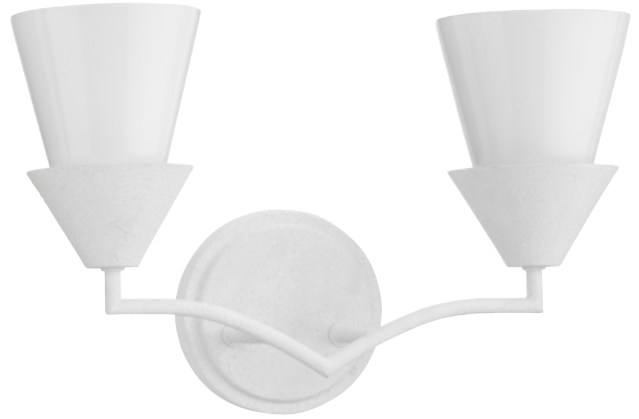

Project: _____

Fixture Type: _____

Location: _____

Contact: _____

P300496-197 Pinellas

Two-Light Bath & Vanity

Category: Bath & Vanity
Finish: White Plaster (Painted)
Construction: Steel Construction
Glass/Shade: Opal Glass Cone

Width: 15 in
Extends: 5-3/4 in
Height: 9-3/4 in
H/CTR: 7-1/8 in

Opal Glass Cone
Width: 4.5 in
Height: 5-3/8 in

MOUNTING	ELECTRICAL	LAMPING	ADDITIONAL INFORMATION
Wall mounted	6 inches of wire supplied	(2) Candelabra Base (E12) Socket	cETLus Damp Location Listed
Mounting backplate for outlet box included	120 VAC	Lamp Type B10	1-year Limited Warranty
Canopy covers a standard 4" recessed outlet box: 5.12" W., 0.81" ht., 5.12" depth		Incandescent: 60-watt MAX per socket LED: 12.5-watt MAX per socket Fully dimmable with dimmable bulbs	