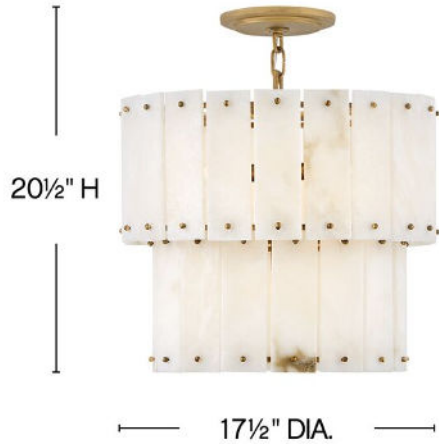

SIMONE

FR47757BNG

MEDIUM CONVERTIBLE SEMI-FLUSH MOUNT

Simone has the timeless charm to infuse any space with opulent luxury. Fashioned with natural alabaster panels in a traditional tiered style, the effortless appeal speaks for itself. Perfect for dining rooms, foyers, and grand spaces, Simone is a conversation-starting piece that is truly a work of art.

DETAILS	
FINISH:	Burnished Gold
MATERIAL:	Steel
GLASS:	Alabaster
SLOPE DEGREE:	90
DIMMABLE:	YES - WITH DIMMABLE LAMP (NOT INCLUDED)

DIMENSIONS	
WIDTH:	17.5"
HEIGHT:	15"
WEIGHT:	24.2lb

LIGHT SOURCE	
LIGHT SOURCE:	Socketed
WATTAGE:	4-5w Cand. LED, 60w Equiv.
VOLTAGE:	120v

MOUNTING	
CANOPY:	6.5" Dia.
LEAD WIRE:	1 X 144"
MAX HEIGHT:	50.5

SHIPPING	
CARTON LENGTH:	23.5
CARTON WIDTH:	23.5
CARTON HEIGHT:	25
CARTON WEIGHT:	35.5

PRODUCT DETAILS:

- Suitable for use in dry (indoor) locations as defined by NEC and CEC. Meets United States UL Underwriters Laboratories & CSA Canadian Standards Association Product Safety Standards.
- This fixture includes multiple down stems in various lengths to customize the installation height of the fixture, including one 6" stem and two 12" stems
- Classic, elegant lines and timeless details enhance a traditional space
- This item may be hung on a sloped ceiling
- Luxurious gold finish with opulent sheen
- Convertible fixture can be hung as a pendant or semi-flush mount