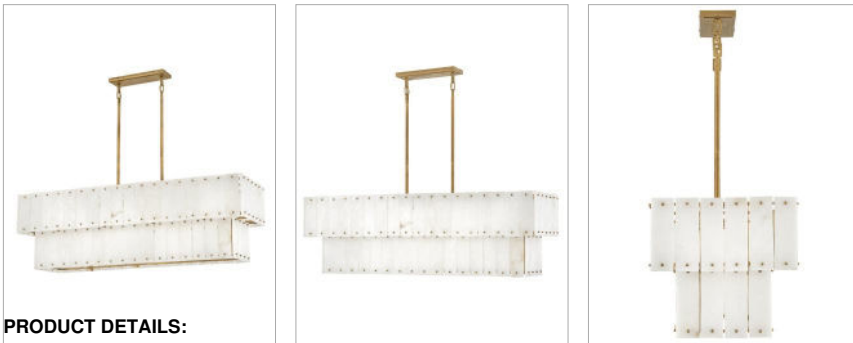

SIMONE

FR47756BNG

MEDIUM EIGHT LIGHT LINEAR

Simone has the timeless charm to infuse any space with opulent luxury. Fashioned with natural alabaster panels in a traditional tiered style, the effortless appeal speaks for itself. Perfect for dining rooms, foyers, and grand spaces, Simone is a conversation-starting piece that is truly a work of art.

DETAILS	
FINISH:	Burnished Gold
MATERIAL:	Steel
GLASS:	Alabaster
DIMMABLE:	YES - WITH DIMMABLE LAMP (NOT INCLUDED)

DIMENSIONS	
WIDTH:	48"
HEIGHT:	15"
DEPTH:	16
WEIGHT:	58lb

LIGHT SOURCE	
LIGHT SOURCE:	Socketed
WATTAGE:	8-5w Cand. LED, 60w Equiv.
VOLTAGE:	120v

MOUNTING	
CANOPY:	4.5"W X 12.5"L
LEAD WIRE:	1 X 144"
MAX HEIGHT:	50.5

SHIPPING	
CARTON LENGTH:	55
CARTON WIDTH:	21
CARTON HEIGHT:	25
CARTON WEIGHT:	92.9

PRODUCT DETAILS:

- Suitable for use in dry (indoor) locations as defined by NEC and CEC. Meets United States UL Underwriters Laboratories & CSA Canadian Standards Association Product Safety Standards.
- This fixture includes multiple down stems in various lengths to customize the installation height, including two 6" stems and four 12" stems
- Classic, elegant lines and timeless details enhance a traditional space
- Luxurious gold finish with opulent sheen
- Fixture weighs over 50lbs. Must be supported independently of the outlet box unless the outlet box is UL listed for the appropriate weight.