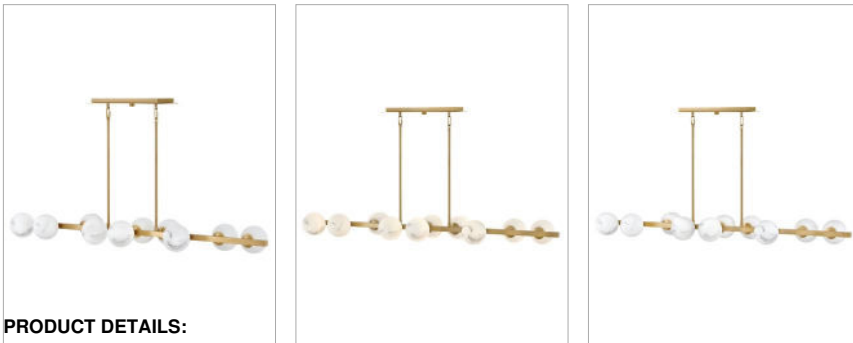

SELENE

FR41906LCB

LARGE TEN LIGHT LINEAR

Selene is what dreams are made of. Swirled glass globes dance along the silhouette, providing an enticing, ambient glow and attracting attention in all the right ways. Selene indulges in the details and revels in the spotlight, projecting a strong confidence in modern design.

DETAILS	
FINISH:	Lacquered Brass
MATERIAL:	Steel
GLASS:	Swirled
DIMMABLE:	YES - WITH DIMMABLE LAMP (NOT INCLUDED)

DIMENSIONS	
WIDTH:	55"
HEIGHT:	4.8"
DEPTH:	11.5
WEIGHT:	17.3lb

LIGHT SOURCE	
LIGHT SOURCE:	Socketed
WATTAGE:	10-7w G9 LED, 50w Equiv.
VOLTAGE:	120v

MOUNTING	
CANOPY:	6"W X 15.75"L
LEAD WIRE:	1 X 144"
MAX HEIGHT:	37.5

SHIPPING	
CARTON LENGTH:	57.5
CARTON WIDTH:	12
CARTON HEIGHT:	7.8
CARTON WEIGHT:	21.3

PRODUCT DETAILS:

- Suitable for use in dry (indoor) locations as defined by NEC and CEC. Meets United States UL Underwriters Laboratories & CSA Canadian Standards Association Product Safety Standards.
- This fixture includes multiple down stems in various lengths to customize the installation height, including two 6" stems and four 12" stems
- Bold silhouette with dramatic details creates a modern statement
- G9 LED lamp required