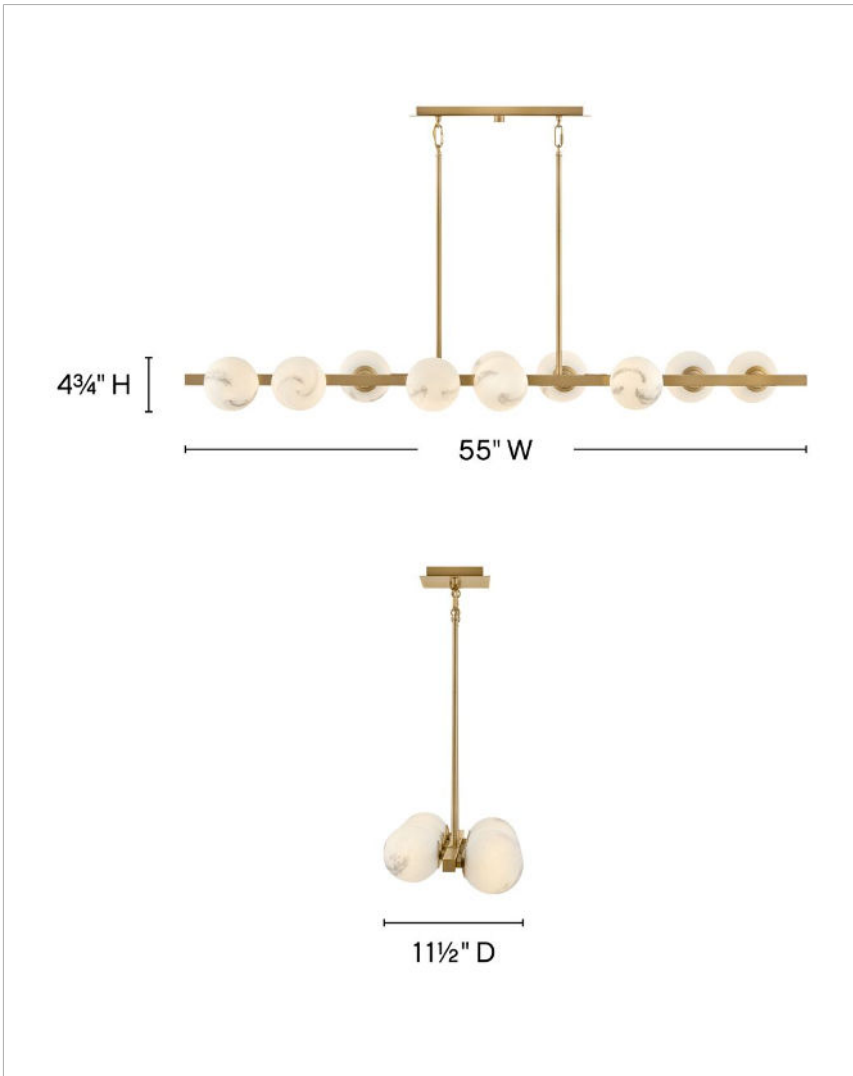

SELENE

FR41906LCB

LARGE TEN LIGHT LINEAR

Selene is what dreams are made of. Swirled glass globes dance along the silhouette, providing an enticing, ambient glow and attracting attention in all the right ways. Selene indulges in the details and revels in the spotlight, projecting a strong confidence in modern design.

DETAILS	
FINISH:	Lacquered Brass
MATERIAL:	Steel
GLASS:	Swirled
DIMMABLE:	YES - WITH DIMMABLE LAMP (NOT INCLUDED)

DIMENSIONS	
WIDTH:	55"
HEIGHT:	4.8"
DEPTH:	11.5
WEIGHT:	17.3lb

LIGHT SOURCE	
LIGHT SOURCE:	Socketed
WATTAGE:	10-7w G9 LED, 50w Equiv.
VOLTAGE:	120v

MOUNTING	
CANOPY:	6"W X 15.75"L
LEAD WIRE:	1 X 144"
MAX HEIGHT:	37.5

SHIPPING	
CARTON LENGTH:	57.5
CARTON WIDTH:	12
CARTON HEIGHT:	7.8
CARTON WEIGHT:	21.3

PRODUCT DETAILS:

- Suitable for use in dry (indoor) locations as defined by NEC and CEC. Meets United States UL Underwriters Laboratories & CSA Canadian Standards Association Product Safety Standards.
- This fixture includes multiple down stems in various lengths to customize the installation height, including two 6" stems and four 12" stems
- Bold silhouette with dramatic details creates a modern statement
- G9 LED lamp required