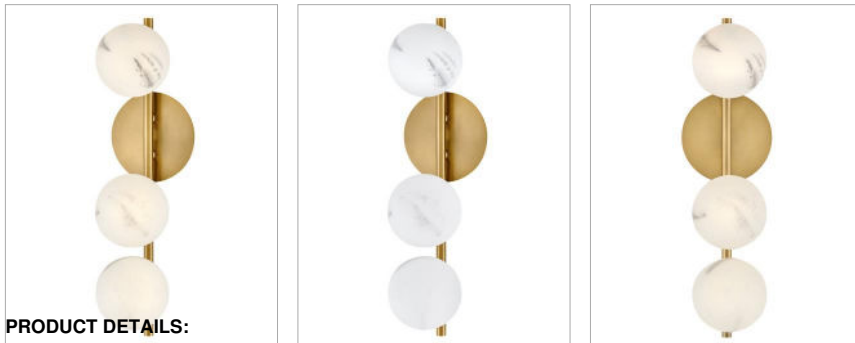

### LARGE THREE LIGHT SCONCE

Selene is what dreams are made of. Swirled glass globes dance along the silhouette, providing an enticing, ambient glow and attracting attention in all the right ways. Selene indulges in the details and revels in the spotlight, projecting a strong confidence in modern design.

DETAILS	
FINISH:	Lacquered Brass
MATERIAL:	Steel
GLASS:	Swirled
DIMMABLE:	YES - WITH DIMMABLE LAMP (NOT INCLUDED)

DIMENSIONS	
WIDTH:	6"
HEIGHT:	21"
WEIGHT:	4.7lb
BACK PLATE:	4.75" Dia.
EXTENSION:	6.3"
TOP TO OUTLET:	8.5"

LIGHT SOURCE	
LIGHT SOURCE:	Socketed
WATTAGE:	3-7w G9 LED, 50w Equiv.
VOLTAGE:	120v

SHIPPING	
CARTON LENGTH:	22.8
CARTON WIDTH:	8.3
CARTON HEIGHT:	12
CARTON WEIGHT:	6.3

- Suitable for use in dry (indoor) locations as defined by NEC and CEC. Meets United States UL Underwriters Laboratories & CSA Canadian Standards Association Product Safety Standards.
- Fixture can be mounted either up or down
- Bold silhouette with dramatic details creates a modern statement
- Mounting hardware is hidden on the back plate to ensure a clean silhouette
- G9 LED lamp required