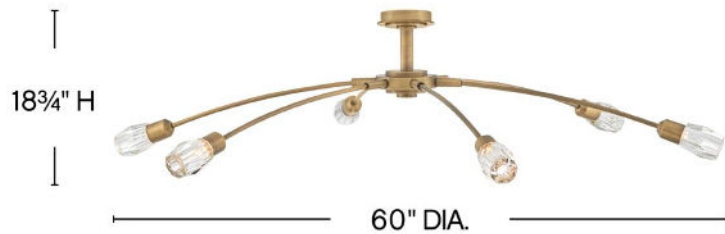

ATERA

FR33328HB

EXTRA LARGE SINGLE TIER CHANDELIER

Atera meets at the corner of transitional and modern design to bring a breath of freshness into any space. The low-profile look has a high impact on style, with outreaching arms capped with elegant cut crystals.

DETAILS	
FINISH:	Heritage Brass
MATERIAL:	Steel
GLASS:	Faceted Clear Crystal
SLOPE DEGREE:	90
DIMMABLE:	YES - WITH DIMMABLE LAMP (NOT INCLUDED)

DIMENSIONS	
WIDTH:	60"
HEIGHT:	10"
WEIGHT:	19.3lb

LIGHT SOURCE	
LIGHT SOURCE:	Socketed
WATTAGE:	6-5w Cand. LED
VOLTAGE:	120v

MOUNTING	
CANOPY:	5" Dia.
LEAD WIRE:	1 X 120"
MAX HEIGHT:	42.8

SHIPPING	
CARTON LENGTH:	20.8
CARTON WIDTH:	19.8
CARTON HEIGHT:	29
CARTON WEIGHT:	24.4

PRODUCT DETAILS:

- Suitable for use in dry (indoor) locations as defined by NEC and CEC. Meets United States UL Underwriters Laboratories & CSA Canadian Standards Association Product Safety Standards.
- This fixture includes multiple down stems in various lengths to customize the installation height of the fixture, including one 6" stem and two 12" stems
- This item may be hung on a sloped ceiling
- Steel arms capped with elegant cut crystals
- Bold silhouette with dramatic details creates a modern statement
- Low-profile look with high impact on style
- Convertible fixture can be hung as a pendant or semi-flush mount
- Atera requires a T6 lamp.