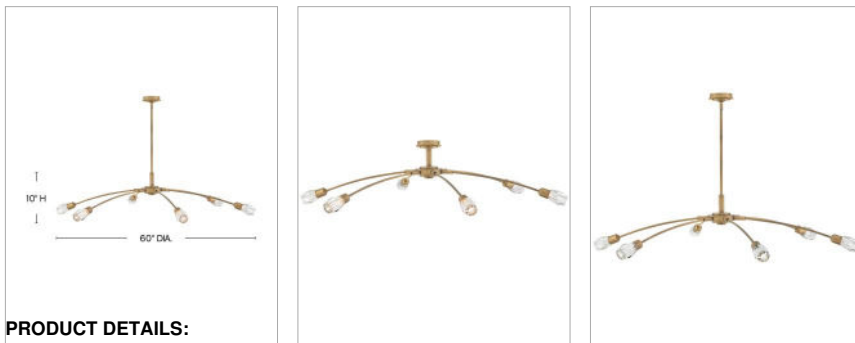

ATERA

FR33328HB

EXTRA LARGE SINGLE TIER CHANDELIER

Atera meets at the corner of transitional and modern design to bring a breath of freshness into any space. The low-profile look has a high impact on style, with outreaching arms capped with elegant cut crystals.

DETAILS	
FINISH:	Heritage Brass
MATERIAL:	Steel
GLASS:	Faceted Clear Crystal
SLOPE DEGREE:	90
DIMMABLE:	YES - WITH DIMMABLE LAMP (NOT INCLUDED)

DIMENSIONS	
WIDTH:	60"
HEIGHT:	10"
WEIGHT:	19.3lb

LIGHT SOURCE	
LIGHT SOURCE:	Socketed
WATTAGE:	6-5w Cand. LED
VOLTAGE:	120v

MOUNTING	
CANOPY:	5" Dia.
LEAD WIRE:	1 X 120"
MAX HEIGHT:	42.8

SHIPPING	
CARTON LENGTH:	20.8
CARTON WIDTH:	19.8
CARTON HEIGHT:	29
CARTON WEIGHT:	24.4

PRODUCT DETAILS:

- Suitable for use in dry (indoor) locations as defined by NEC and CEC. Meets United States UL Underwriters Laboratories & CSA Canadian Standards Association Product Safety Standards.
- This fixture includes multiple down stems in various lengths to customize the installation height of the fixture, including one 6" stem and two 12" stems
- This item may be hung on a sloped ceiling
- Steel arms capped with elegant cut crystals
- Bold silhouette with dramatic details creates a modern statement
- Low-profile look with high impact on style
- Convertible fixture can be hung as a pendant or semi-flush mount
- Atera requires a T6 lamp.