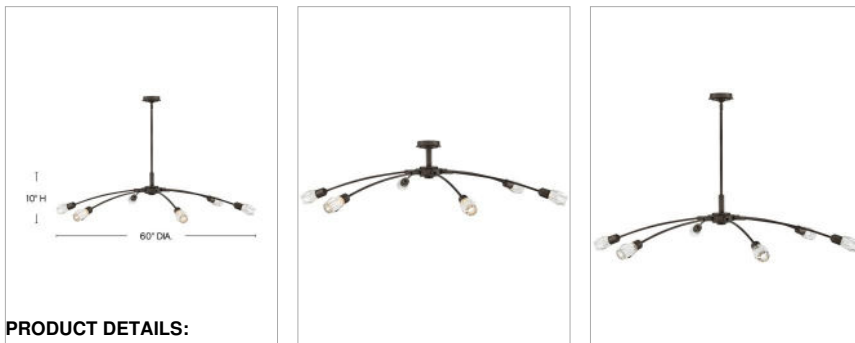

ATERA

FR33328BX

EXTRA LARGE SINGLE TIER CHANDELIER

Atera meets at the corner of transitional and modern design to bring a breath of freshness into any space. The low-profile look has a high impact on style, with outreaching arms capped with elegant cut crystals.

DETAILS	
FINISH:	Black Oxide
MATERIAL:	Steel
GLASS:	Faceted Clear Crystal
SLOPE DEGREE:	90
DIMMABLE:	YES - WITH DIMMABLE LAMP (NOT INCLUDED)

DIMENSIONS	
WIDTH:	60"
HEIGHT:	10"
WEIGHT:	19.3lb

LIGHT SOURCE	
LIGHT SOURCE:	Socketed
WATTAGE:	6-5w Cand. LED
VOLTAGE:	120v

MOUNTING	
CANOPY:	5" Dia.
LEAD WIRE:	1 X 120"
MAX HEIGHT:	42.8

SHIPPING	
CARTON LENGTH:	20.8
CARTON WIDTH:	19.8
CARTON HEIGHT:	29
CARTON WEIGHT:	24.4

PRODUCT DETAILS:

- Suitable for use in dry (indoor) locations as defined by NEC and CEC. Meets United States UL Underwriters Laboratories & CSA Canadian Standards Association Product Safety Standards.
- This fixture includes multiple down stems in various lengths to customize the installation height of the fixture, including one 6" stem and two 12" stems
- This item may be hung on a sloped ceiling
- Steel arms capped with elegant cut crystals
- Bold silhouette with dramatic details creates a modern statement
- Low-profile look with high impact on style
- Convertible fixture can be hung as a pendant or semi-flush mount
- Atera requires a T6 lamp.